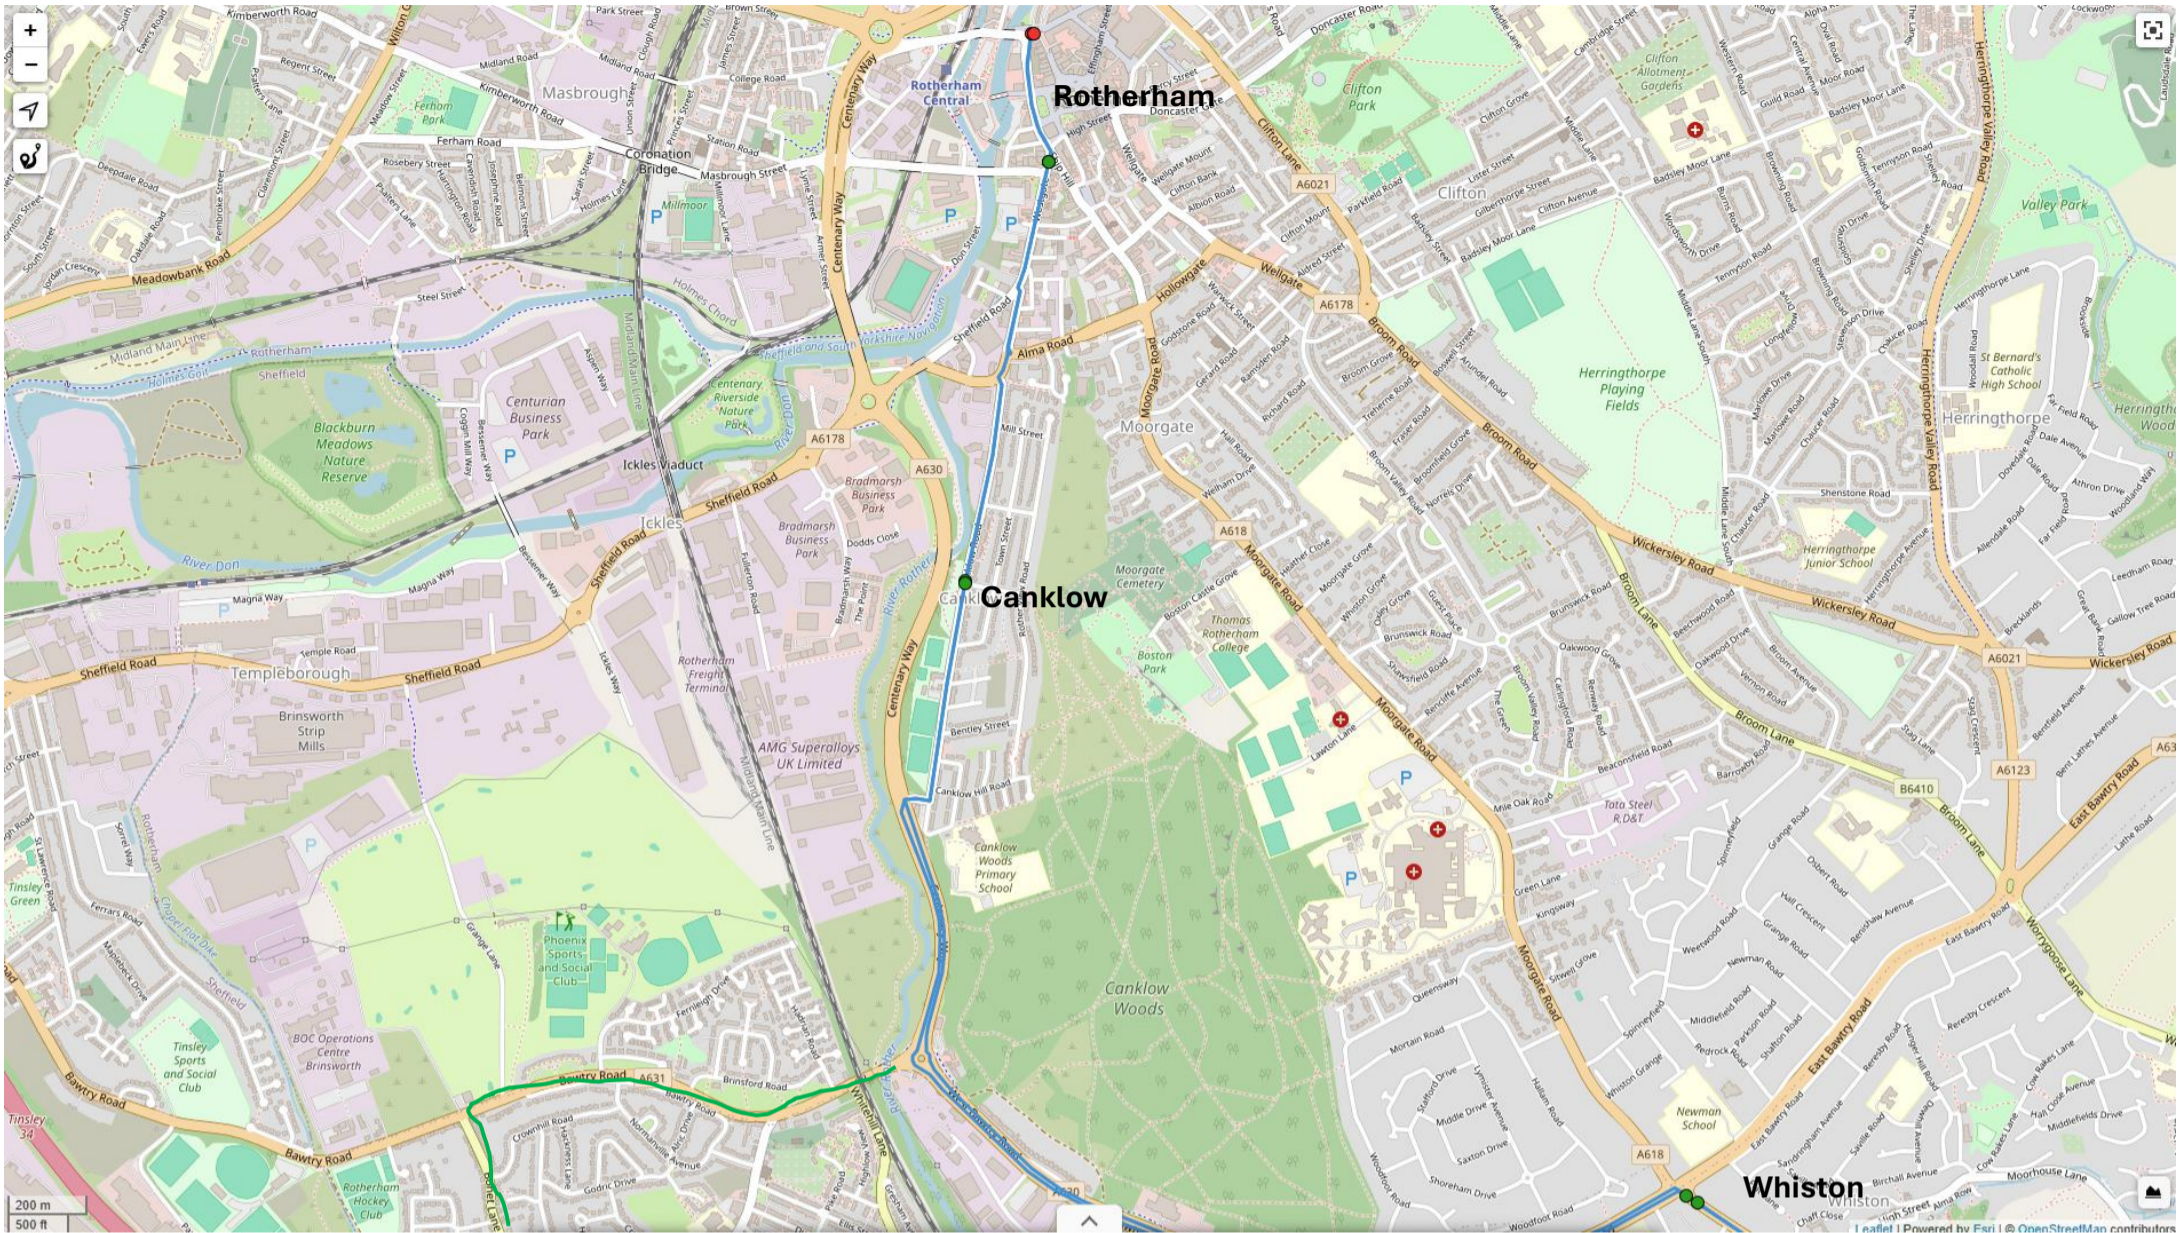

Rotherham – Treeton

via Canklow, Whiston, Aughton

service 195
operated by SMT

Starting Monday 20 July until Friday 28 August 2026

Route (blue line): Rotherham Interchange, Corporation Street, Market Place, Westgate, Canklow Road, Centenary Way, Canklow Roundabout, West Bawtry Road, Rotherway Roundabout, West Bawtry Road, Pleasley Road, Treeton Lane, High Hazel Road, Well Lane, Bole Hill, bus turning area, Bole Hill, Well Lane, Front Street, Wood Lane, Treeton Lane, Pleasley Road, West Bawtry Road, Rotherway Roundabout, West Bawtry Road, Canklow Roundabout, Centenary Way, Canklow Road, Westgate, Market Place, Corporation Street, Rotherham Interchange.

Normal route shown in green.

X – location of temporary road closure.