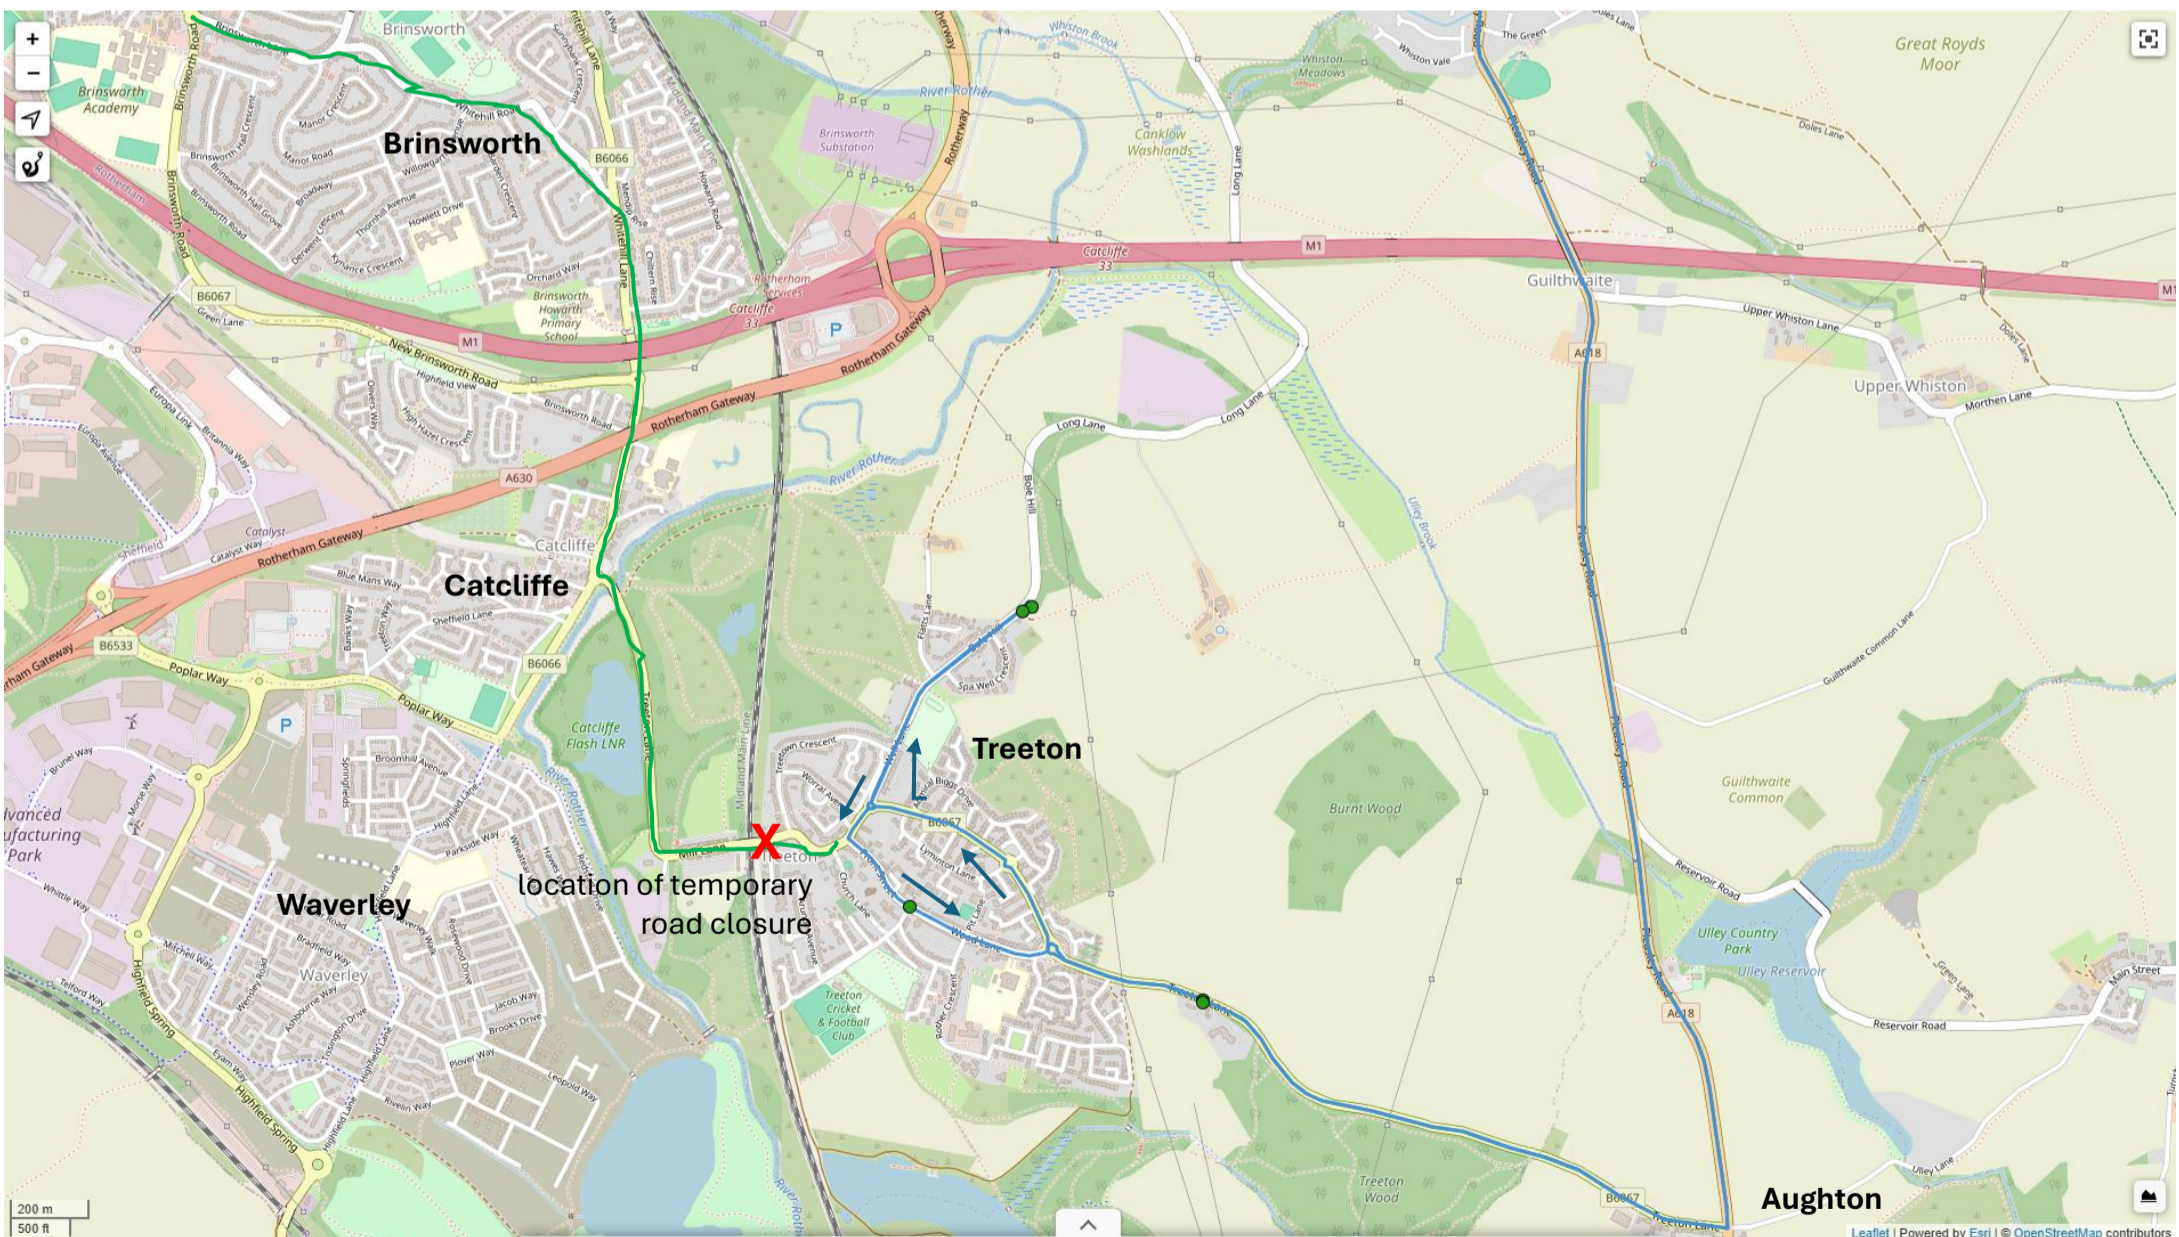

Rotherham – Treeton

via Canklow, Whiston, Aughton

service 195
operated by SMT

Starting Monday 20 July until Friday 28 August 2026

Route (blue line): Rotherham Interchange, Corporation Street, Market Place, Westgate, Canklow Road, Centenary Way, Canklow Roundabout, West Bawtry Road, Rotherway Roundabout, West Bawtry Road, Pleasley Road, Treeton Lane, High Hazel Road, Well Lane, Bole Hill, bus turning area, Bole Hill, Well Lane, Front Street, Wood Lane, Treeton Lane, Pleasley Road, West Bawtry Road, Rotherway Roundabout, West Bawtry Road, Canklow Roundabout, Centenary Way, Canklow Road, Westgate, Market Place, Corporation Street, Rotherham Interchange.

Normal route shown in green.

X – location of temporary road closure.